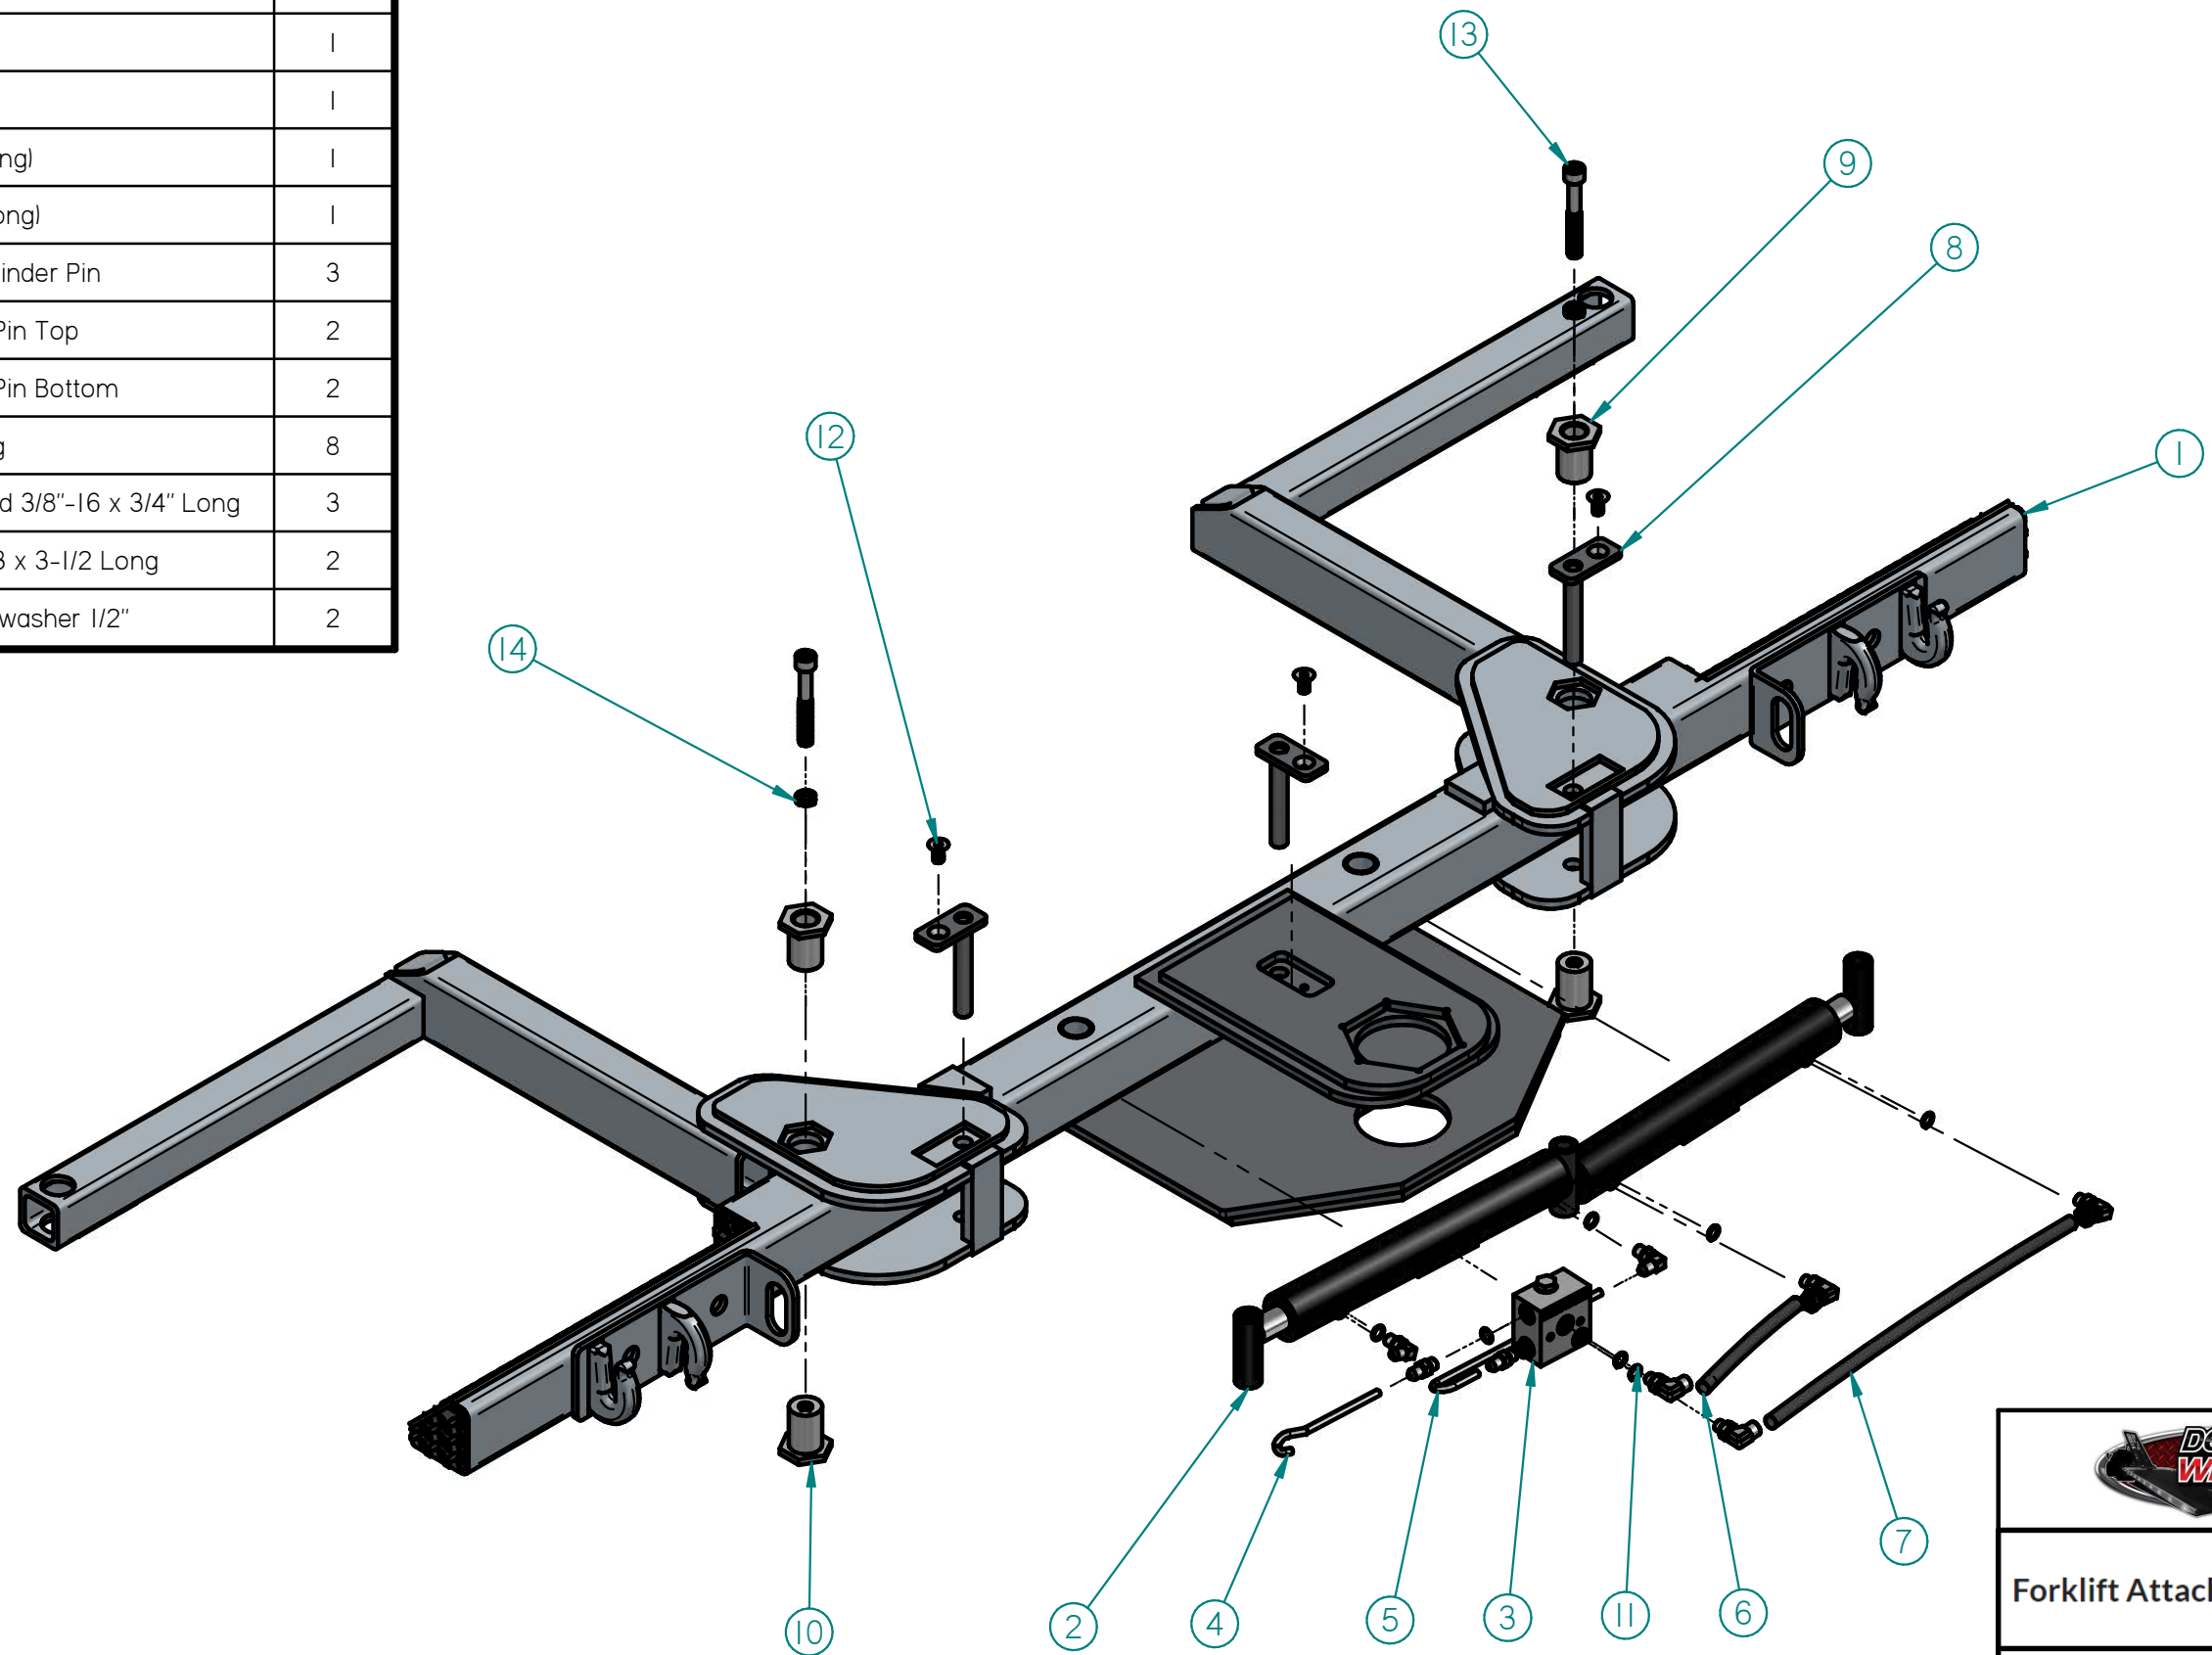

Item #	Part #	Description	Qty
1		FLA-Crossbar Assembly	1
2	7166	Jaw Cylinder	2
3	7407	FLA-Jaw Cyl Check Block	1
4	17128	FLA-Steel Line 8832	1
5	8834	FLA-Steel Line 8834	1
6	11878	Shorter Hose (7-1/4" Long)	1
7	11877	Longer Hose (18-1/2" Long)	1
8	17897	FLA-XBAR-PINS-Jaw Cylinder Pin	3
9	16646	FLA-XBAR-PINS-2" Hex Pin Top	2
10	16647	FLA-XBAR-PINS-2" Hex Pin Bottom	2
11	9618	#4 Oring for ORB Fitting	8
12	15412	SCREW-Taper Allen Head 3/8"-16 x 3/4" Long	3
13	16816	BOLT-Allen Head 1/2"-13 x 3-1/2 Long	2
14	17589	WASHER-Hi Collar Lock washer 1/2"	2

REVISION HISTORY			
REV	DESCRIPTION	DATE	APPROVED

Forklift Attachment Wheel Lift

Gladiator Wheel Lift