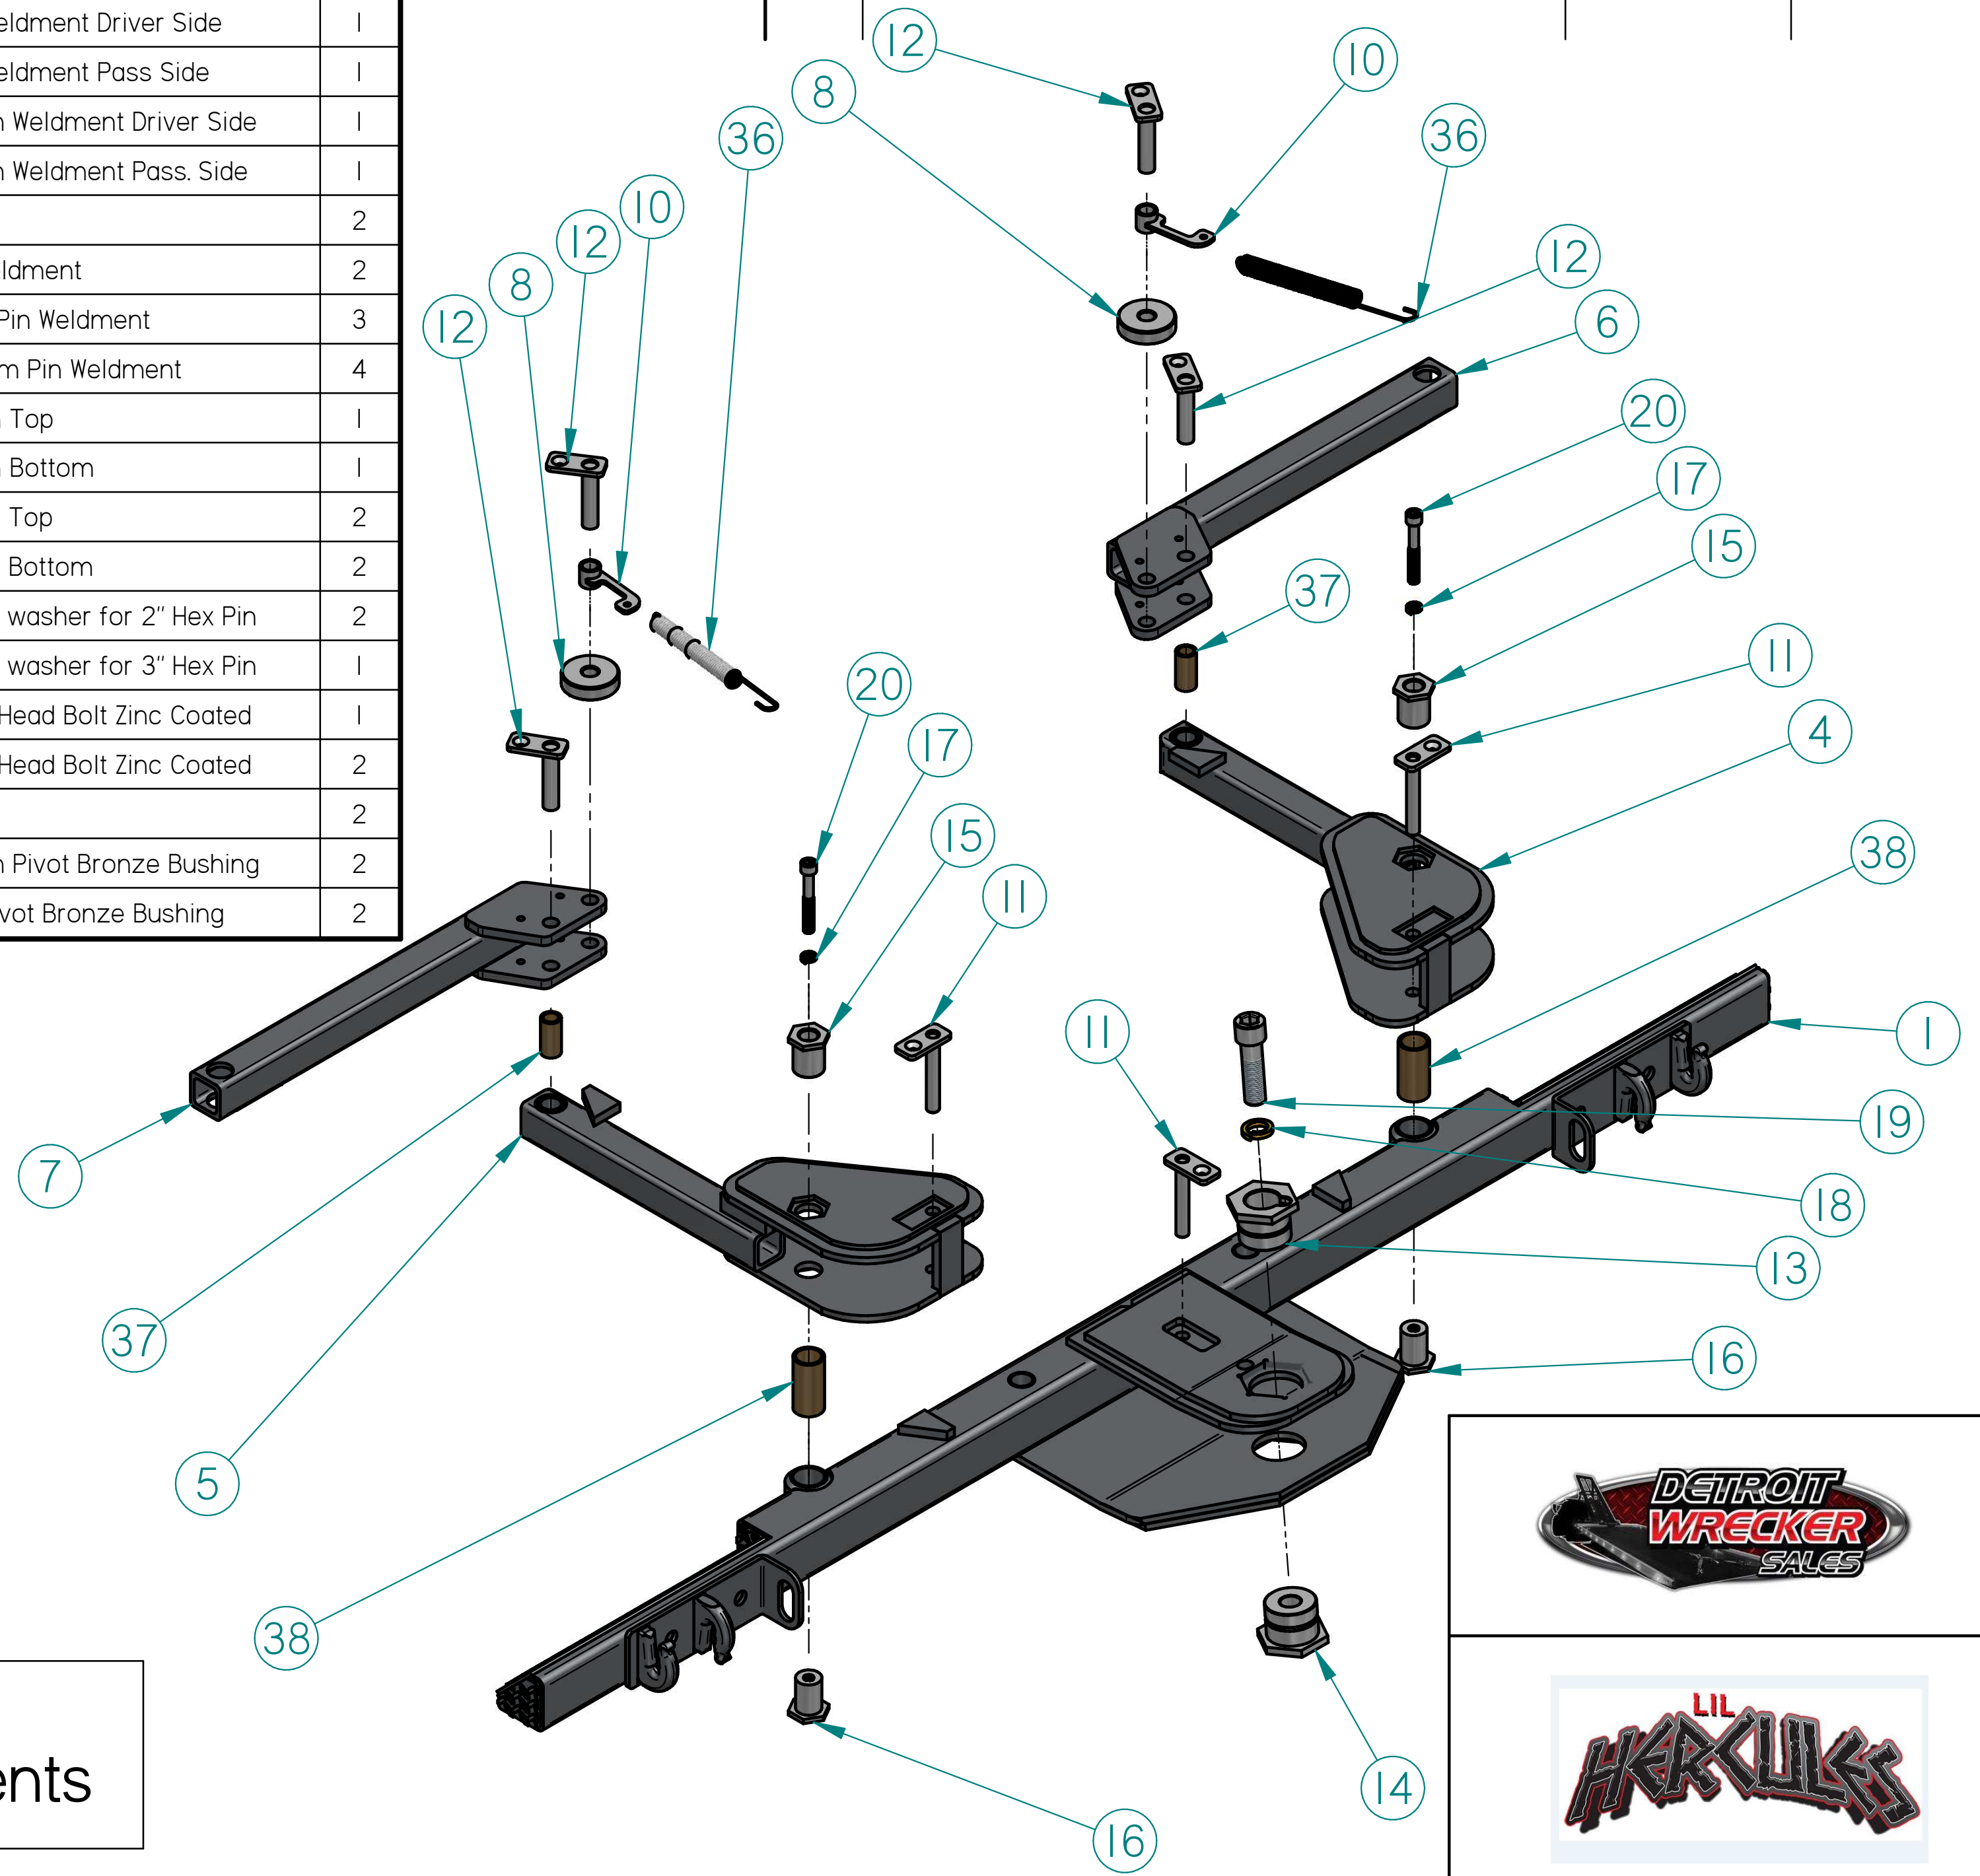

Item #	Part #	Description	Qty
1	LH-2.0-XBAR-BLACK	LH-2.3-Crossbar Core Weldment	1
4	LH-2.0-PARM-BLACK-D	LH-2.3-Primary Arm Weldment Driver Side	1
5	LH-2.0-PARM-BLACK-P	LH-2.3-Primary Arm Weldment Pass Side	1
6	LH-2.0-SARM-BLACK-D	LH-2.0-Secondary Arm Weldment Driver Side	1
7	LH-2.0-SARM-BLACK-P	LH-2.0-Secondary Arm Weldment Pass. Side	1
8	15882	LH-Roller Wheel	2
10	LH-2.0-AC	LH-Attachment Clip Weldment	2
11	41000 / 42000	LH-PINS-Jaw Cylinder Pin Weldment	3
12	43000 / 48000	LH-PINS-Secondary Arm Pin Weldment	4
13	44000	LH-2.0-PINS-3" Hex Pin Top	1
14	45000	LH-2.0-PINS-3" Hex Pin Bottom	1
15	46000	LH-2.0-PINS-2" Hex Pin Top	2
16	47000	LH-2.0-PINS-2" Hex Pin Bottom	2
17	17589	WASHER-Hi Collar Lock washer for 2" Hex Pin	2
18	17520	WASHER-Hi Collar Lock washer for 3" Hex Pin	1
19	17182	BOLT-3" Hex Pin Allen Head Bolt Zinc Coated	1
20	16816	BOLT-2" Hex Pin Allen Head Bolt Zinc Coated	2
36	13614	LH-Auto Head Spring	2
37	17250-I	LH-2.0-Secondary Arm Pivot Bronze Bushing	2
38	17266-3	LH-2.0-Primary Arm Pivot Bronze Bushing	2

REVISION HISTORY			
REV	DESCRIPTION	DATE	APPROVED

Lil Hercules 2.0  
Crossbar Components