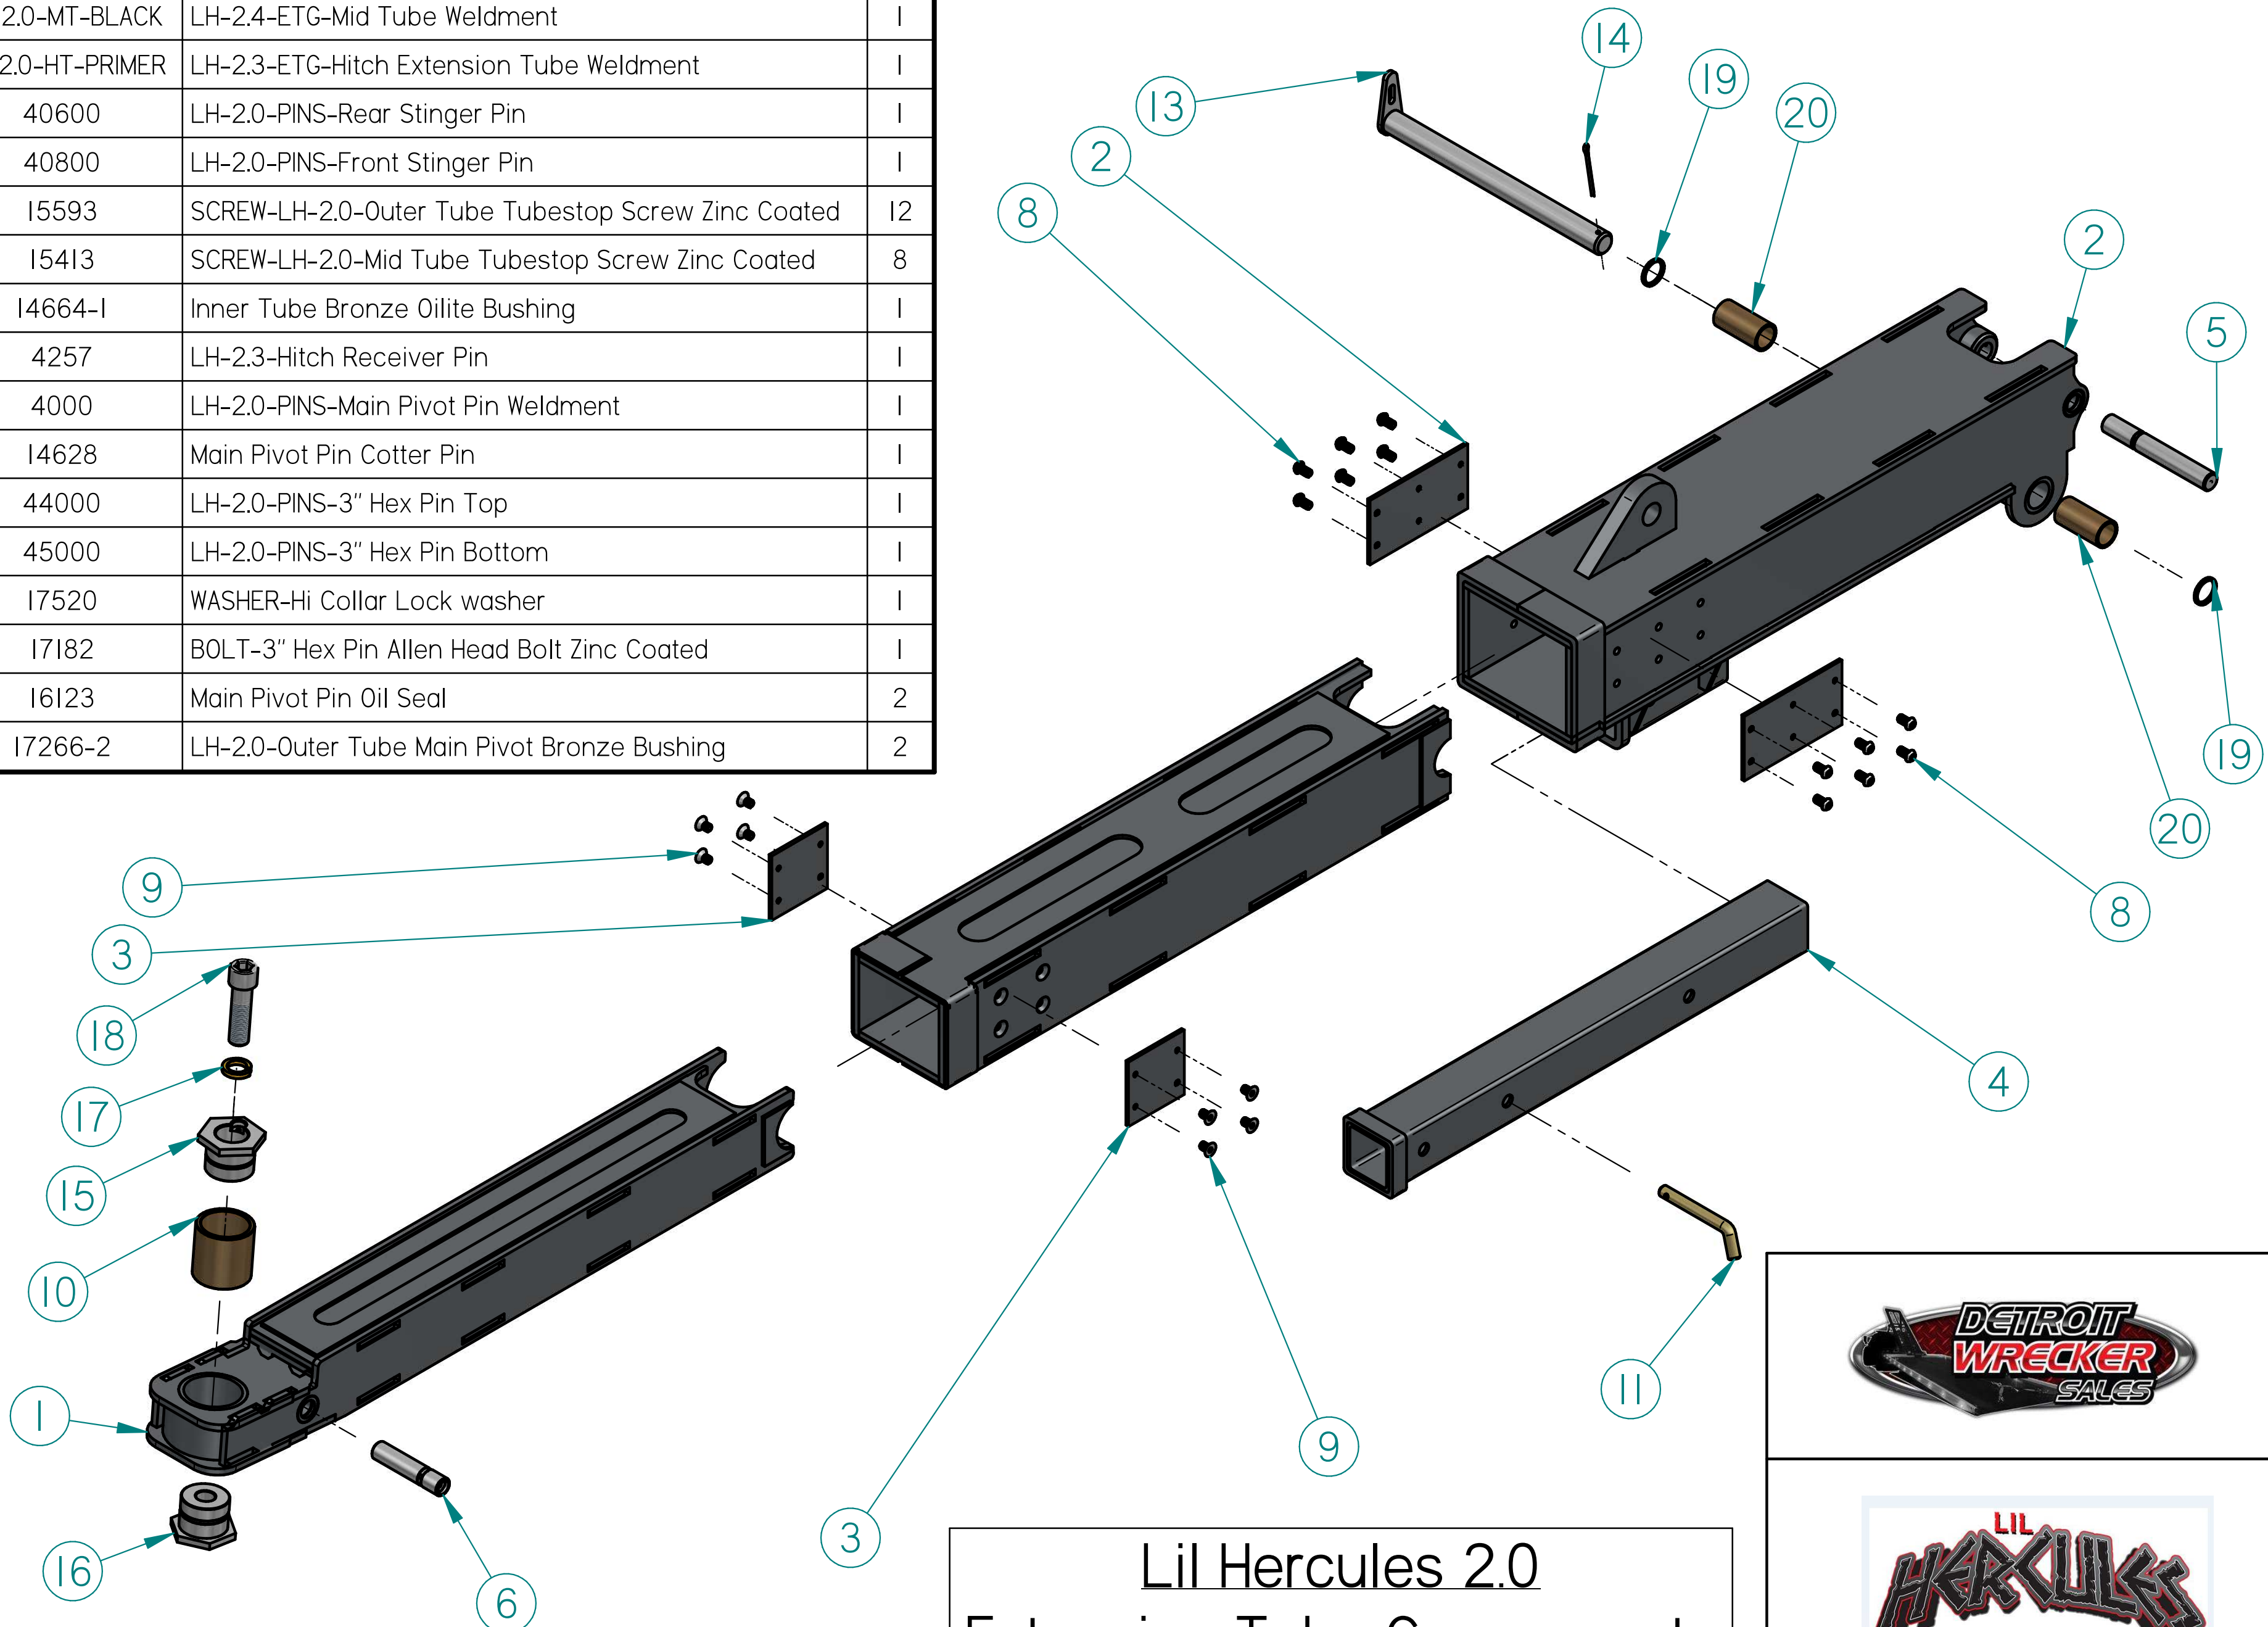

Item #	Part #	Description	Qty
1	LH-2.0-IT-BLACK	LH-2.5-ETG-Inner Tube Weldment	1
2	LH-2.0-OT-BLACK	LH-2.4-ETG-Outer Tube Weldment	1
3	LH-2.0-MT-BLACK	LH-2.4-ETG-Mid Tube Weldment	1
4	LH-2.0-HT-PRIMER	LH-2.3-ETG-Hitch Extension Tube Weldment	1
5	40600	LH-2.0-PINS-Rear Stinger Pin	1
6	40800	LH-2.0-PINS-Front Stinger Pin	1
8	15593	SCREW-LH-2.0-Outer Tube Tubestop Screw Zinc Coated	12
9	15413	SCREW-LH-2.0-Mid Tube Tubestop Screw Zinc Coated	8
10	14664-1	Inner Tube Bronze Oilite Bushing	1
11	4257	LH-2.3-Hitch Receiver Pin	1
13	4000	LH-2.0-PINS-Main Pivot Pin Weldment	1
14	14628	Main Pivot Pin Cotter Pin	1
15	44000	LH-2.0-PINS-3" Hex Pin Top	1
16	45000	LH-2.0-PINS-3" Hex Pin Bottom	1
17	17520	WASHER-Hi Collar Lock washer	1
18	17182	BOLT-3" Hex Pin Allen Head Bolt Zinc Coated	1
19	16123	Main Pivot Pin Oil Seal	2
20	17266-2	LH-2.0-Outer Tube Main Pivot Bronze Bushing	2

REVISION HISTORY			
REV	DESCRIPTION	DATE	APPROVED

Lil Hercules 2.0
Extension Tube Components