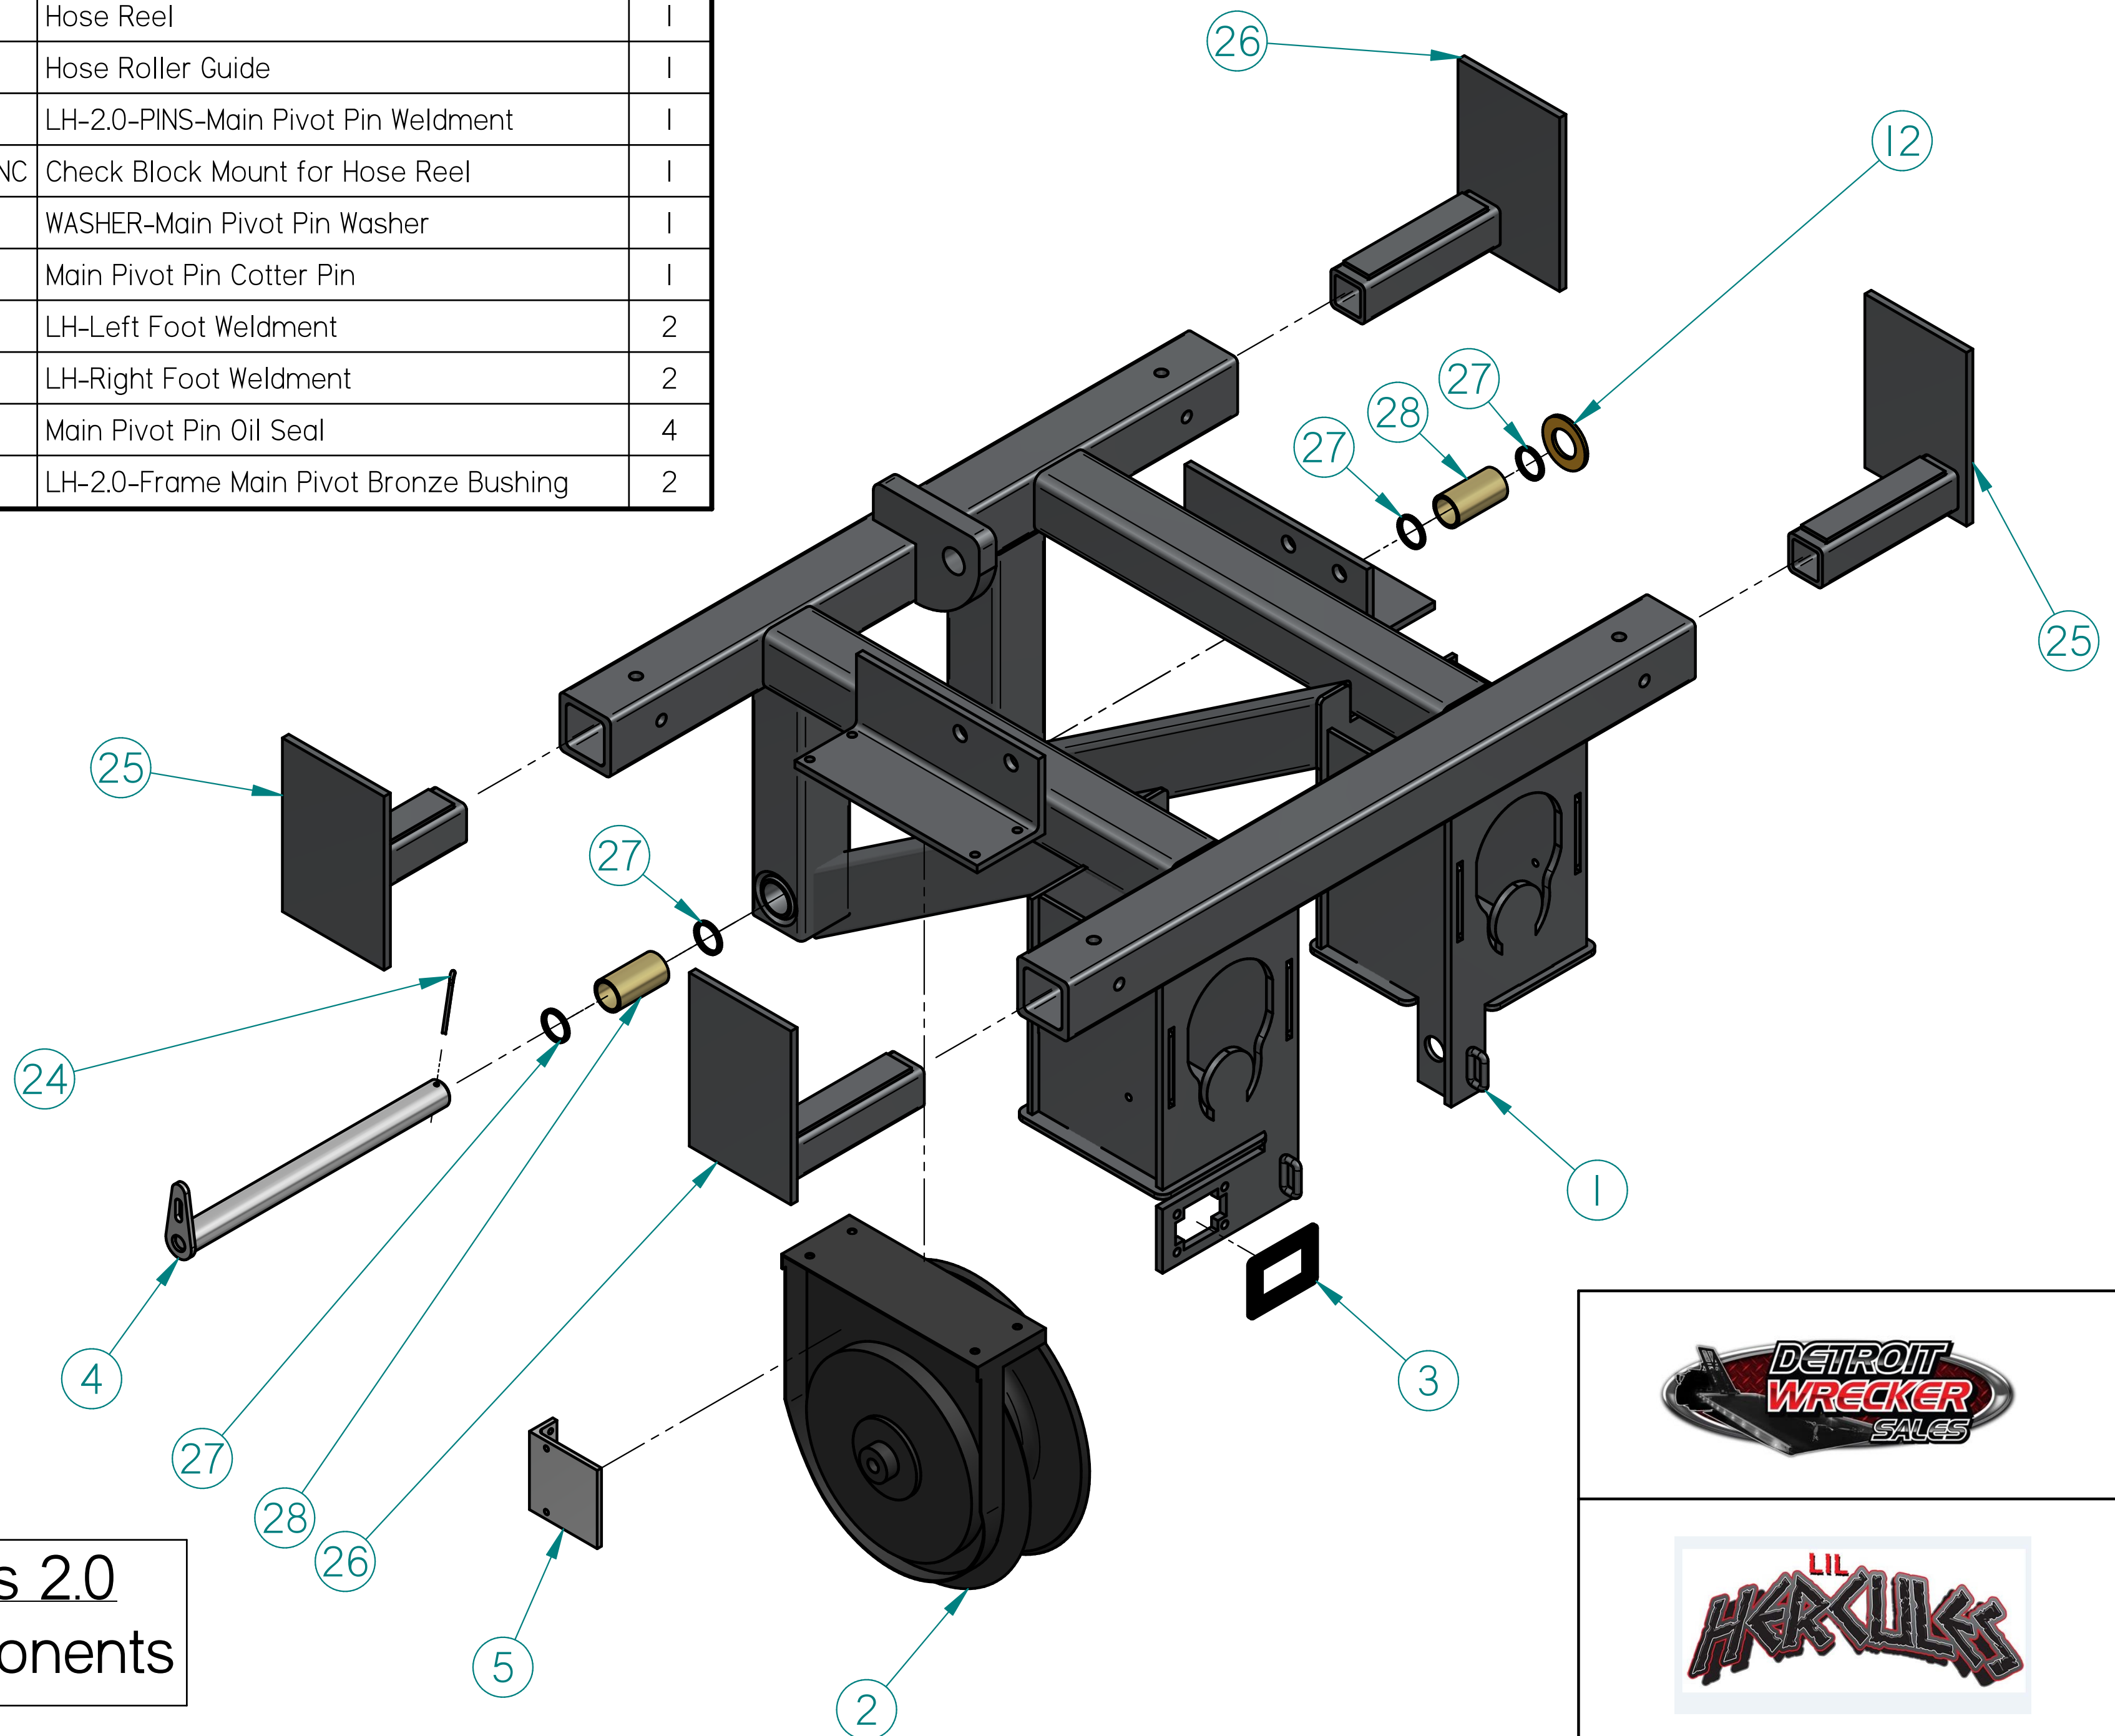

Item #	Part #	Description	Qty
1	LH-2.0-FF-BLACK	LH-2.0-Frame Weldment	1
2	7164	Hose Reel	1
3	13875	Hose Roller Guide	1
4	40000	LH-2.0-PINS-Main Pivot Pin Weldment	1
5	LH-AM-FR-I5881-I-ZINC	Check Block Mount for Hose Reel	1
12	14448	WASHER-Main Pivot Pin Washer	1
24	14628	Main Pivot Pin Cotter Pin	1
25	12862-1	LH-Left Foot Weldment	2
26	12862-2	LH-Right Foot Weldment	2
27	17246	Main Pivot Pin Oil Seal	4
28	17266-1	LH-2.0-Frame Main Pivot Bronze Bushing	2

REVISION HISTORY

REV	DESCRIPTION	DATE	APPROVED

Lil Hercules 2.0
Frame Components